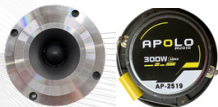

TWETTER/BULLET

TWETTER AP-2519

AP-2519

IMPEDANCE 4OHM
SENSITIVITY 92 DB
PEAKPOWER 300 WATT
FREQUENCY RESP 4KHZ-20KH